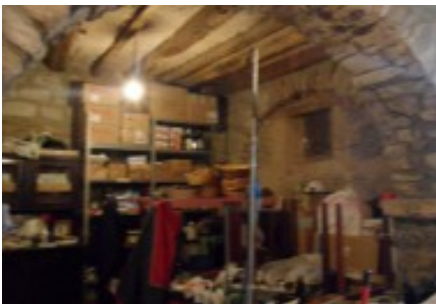

Masies Empordà

Masies Empordà

+34 972 620 112 +34 606 213 800 +34 619 075 119
info@masiesemporda.com - www.masiesemporda.com