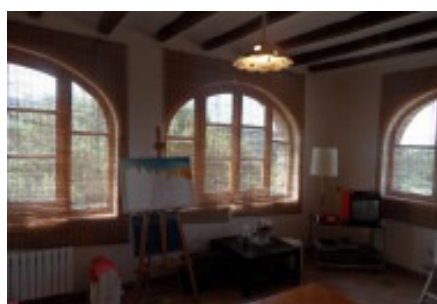

Masies Empordà

Masies Empordà

+34 972 620 112 +34 606 213 800 +34 619 075 119
info@masiesemporda.com - www.masiesemporda.com