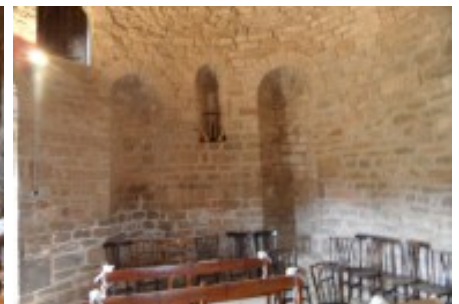

Masies Empordà

Masies Empordà

+34 972 620 112 +34 606 213 800 +34 619 075 119
info@masiesemporda.com - www.masiesemporda.com