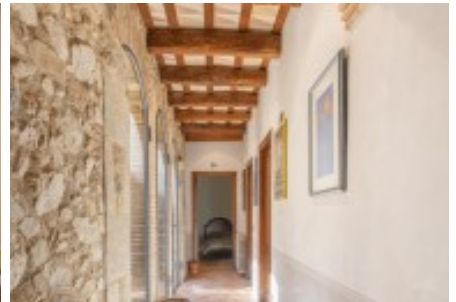

Masies Empordà

Masies Empordà

+34 972 620 112 +34 606 213 800 +34 619 075 119
info@masiesemporda.com - www.masiesemporda.com