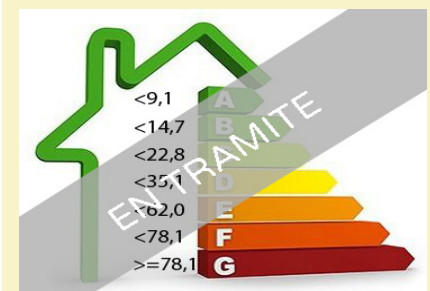

## Masia to reform in its entirety located in the area of Corça

Masia to reform in its entirety located in the heart of the Baix Empordà, just two hundred meters from a beautiful medieval village.

It is distributed on two floors, it has some outbuildings for agricultural machinery and animal feed. Connected to the municipal water and electricity. The property also has two large ships that were involved in the exploitation porciny that can be designed for any other use ...

The farm is completely flat and this cultivation.

[Ver más información sobre esta propiedad en nuestra página web](#)

**Ref:** 1041

**Price:** 1060000.00 €

**Locality:** [BAIX EMPORDÀ](#)

**Type of property:** [MASIAS PROPERTY](#)

[RUIN TO REFORM](#)

**Property classification:** [For sale](#)

**Construction:** 500 m<sup>2</sup>

**Plot:** 133000 m<sup>2</sup>

Calificación energética

*Masies Empordà*

+34 972 620 112 +34 606 213 800 +34 619 075 119  
info@masiesemporda.com - www.masiesemporda.com