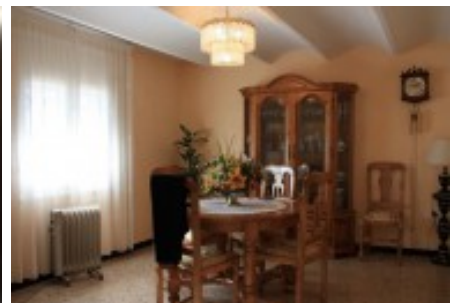

Masies Empordà

Masies Empordà

+34 972 620 112 +34 606 213 800 +34 619 075 119
info@masiesemporda.com - www.masiesemporda.com