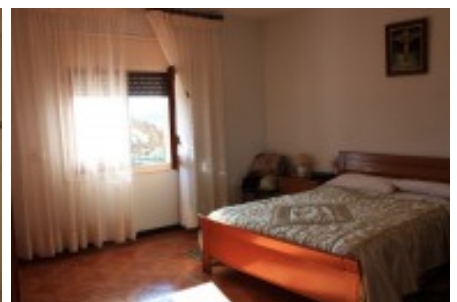

Masies Empordà

Masies Empordà

+34 972 620 112 +34 606 213 800 +34 619 075 119
info@masiesemporda.com - www.masiesemporda.com