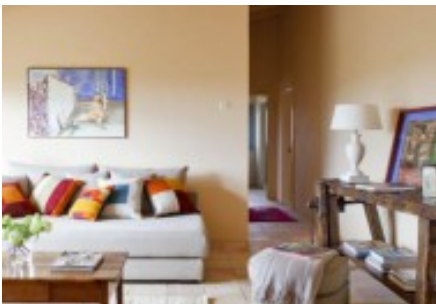

Masies Empordà

Masies Empordà

+34 972 620 112 +34 606 213 800 +34 619 075 119
info@masiesemporda.com - www.masiesemporda.com