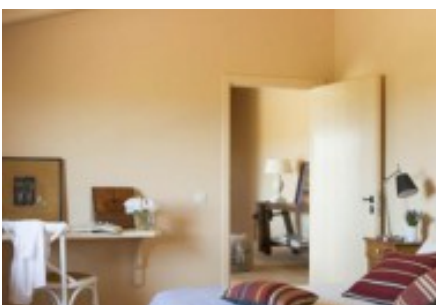

Masies Empordà

Masies Empordà

+34 972 620 112 +34 606 213 800 +34 619 075 119
info@masiesemporda.com - www.masiesemporda.com