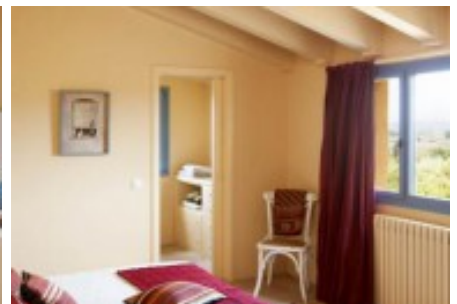

Masies Empordà

Masies Empordà

+34 972 620 112 +34 606 213 800 +34 619 075 119
info@masiesemporda.com - www.masiesemporda.com