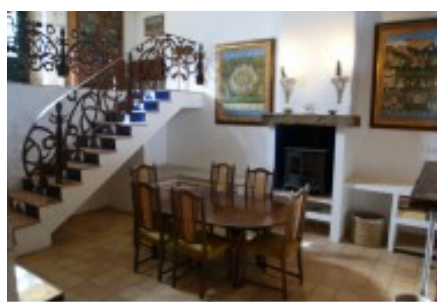

Masies Empordà

Masies Empordà

+34 972 620 112 +34 606 213 800 +34 619 075 119
info@masiesemporda.com - www.masiesemporda.com