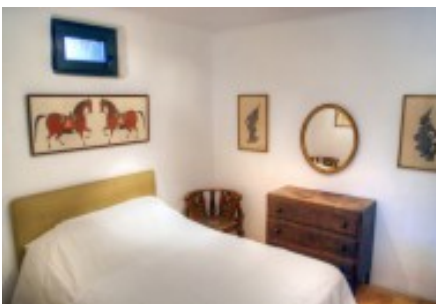

Masies Empordà

Masies Empordà

+34 972 620 112 +34 606 213 800 +34 619 075 119
info@masiesemporda.com - www.masiesemporda.com