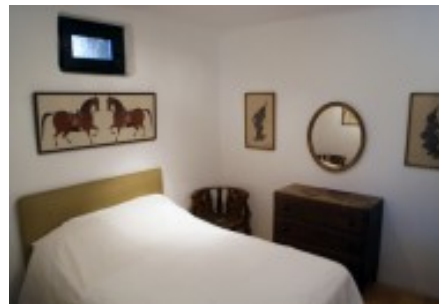

Masies Empordà

Masies Empordà

+34 972 620 112 +34 606 213 800 +34 619 075 119
info@masiesemporda.com - www.masiesemporda.com