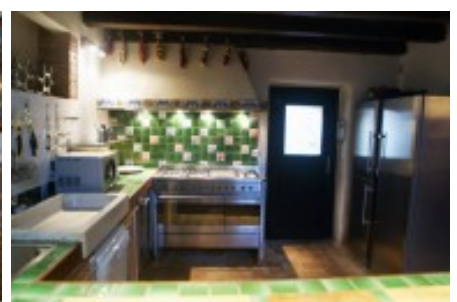

Masies Empordà

Masies Empordà

+34 972 620 112 +34 606 213 800 +34 619 075 119
info@masiesemporda.com - www.masiesemporda.com