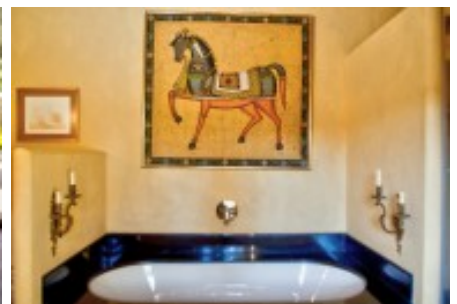

Masies Empordà

Masies Empordà

+34 972 620 112 +34 606 213 800 +34 619 075 119
info@masiesemporda.com - www.masiesemporda.com