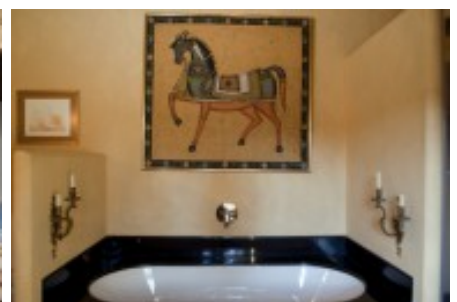

Masies Empordà

Masies Empordà

+34 972 620 112 +34 606 213 800 +34 619 075 119
info@masiesemporda.com - www.masiesemporda.com