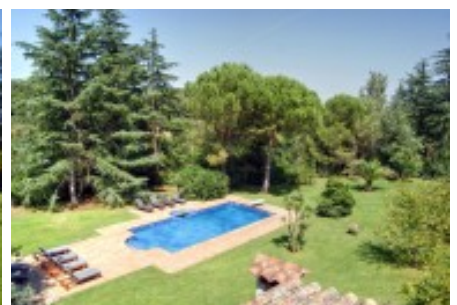

Masies Empordà

Masies Empordà

+34 972 620 112 +34 606 213 800 +34 619 075 119
info@masiesemporda.com - www.masiesemporda.com