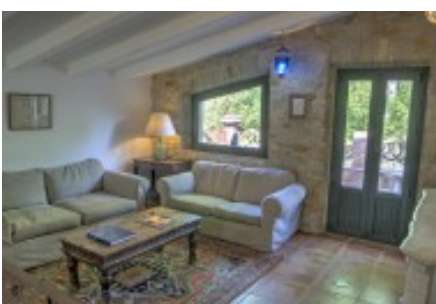

Masies Empordà

Masies Empordà

+34 972 620 112 +34 606 213 800 +34 619 075 119
info@masiesemporda.com - www.masiesemporda.com