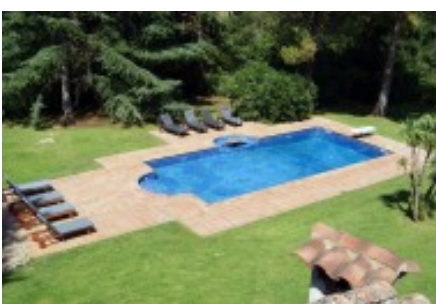

Masies Empordà

Masies Empordà

+34 972 620 112 +34 606 213 800 +34 619 075 119
info@masiesemporda.com - www.masiesemporda.com