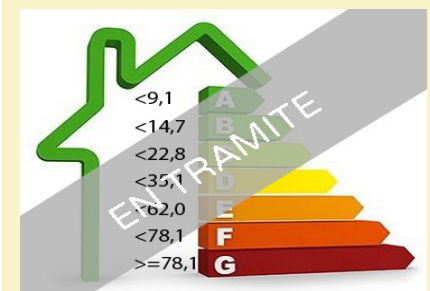

Calificación energética