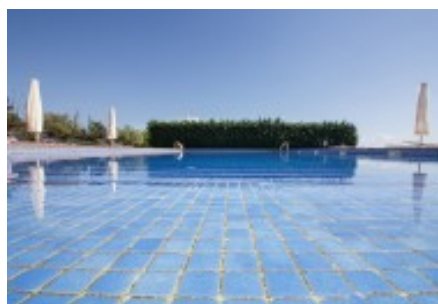

Masies Empordà

Masies Empordà

+34 972 620 112 +34 606 213 800 +34 619 075 119
info@masiesemporda.com - www.masiesemporda.com