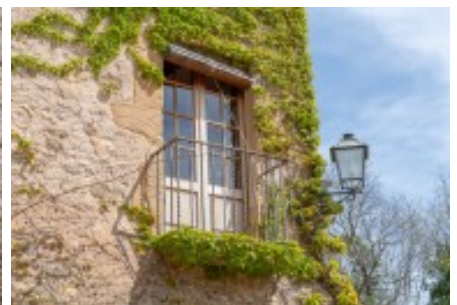

Masies Empordà

Masies Empordà

+34 972 620 112 +34 606 213 800 +34 619 075 119
info@masiesemporda.com - www.masiesemporda.com