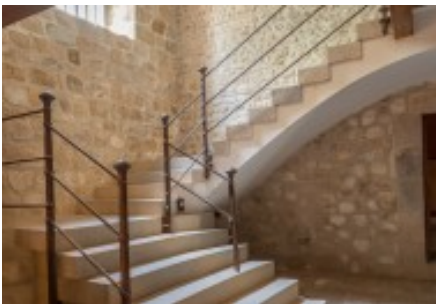

Masies Empordà

Masies Empordà

+34 972 620 112 +34 606 213 800 +34 619 075 119
info@masiesemporda.com - www.masiesemporda.com