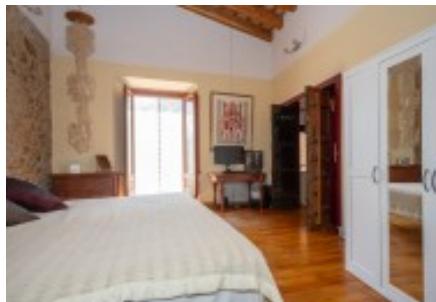

Masies Empordà

Masies Empordà

+34 972 620 112 +34 606 213 800 +34 619 075 119
info@masiesemporda.com - www.masiesemporda.com