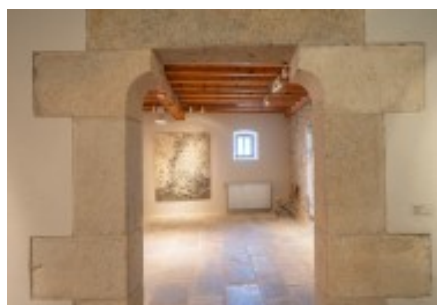

Masies Empordà

Masies Empordà

+34 972 620 112 +34 606 213 800 +34 619 075 119
info@masiesemporda.com - www.masiesemporda.com