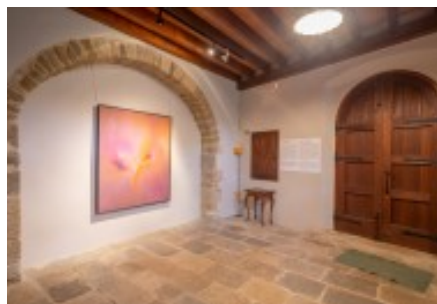

Masies Empordà

Masies Empordà

+34 972 620 112 +34 606 213 800 +34 619 075 119
info@masiesemporda.com - www.masiesemporda.com