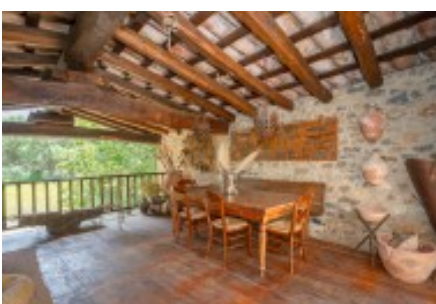

Masies Empordà

Masies Empordà

+34 972 620 112 +34 606 213 800 +34 619 075 119
info@masiesemporda.com - www.masiesemporda.com