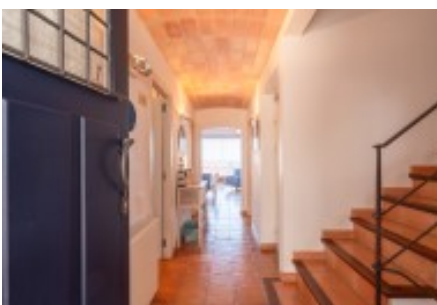

Masies Empordà

Masies Empordà

+34 972 620 112 +34 606 213 800 +34 619 075 119
info@masiesemporda.com - www.masiesemporda.com