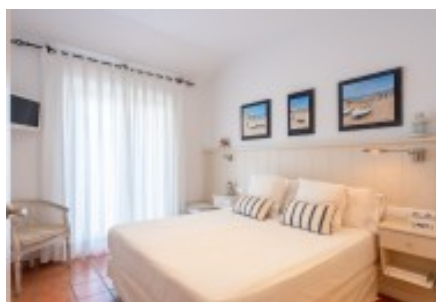

Masies Empordà

Masies Empordà

+34 972 620 112 +34 606 213 800 +34 619 075 119
info@masiesemporda.com - www.masiesemporda.com