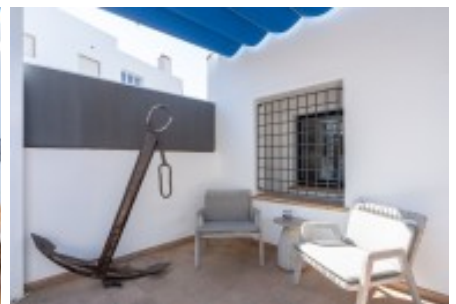

Masies Empordà

Masies Empordà

+34 972 620 112 +34 606 213 800 +34 619 075 119
info@masiesemporda.com - www.masiesemporda.com