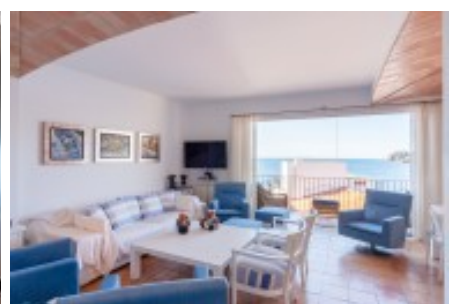

Masies Empordà

Masies Empordà

+34 972 620 112 +34 606 213 800 +34 619 075 119
info@masiesemporda.com - www.masiesemporda.com