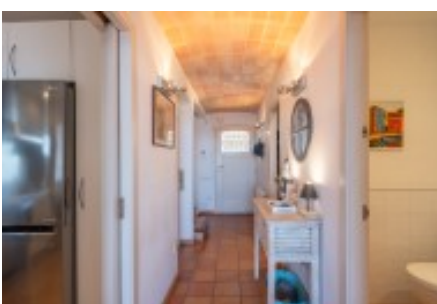

Masies Empordà

Masies Empordà

+34 972 620 112 +34 606 213 800 +34 619 075 119
info@masiesemporda.com - www.masiesemporda.com