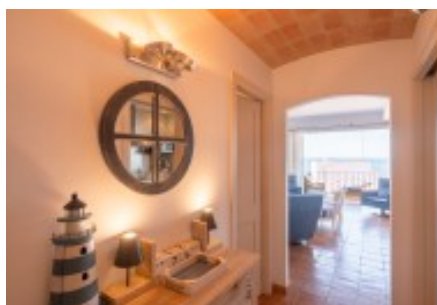

Masies Empordà

Masies Empordà

+34 972 620 112 +34 606 213 800 +34 619 075 119
info@masiesemporda.com - www.masiesemporda.com