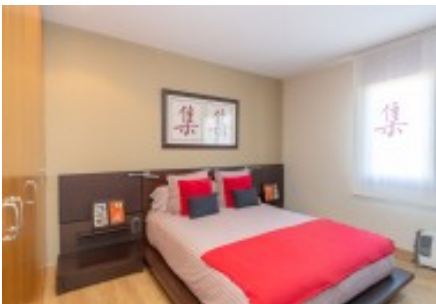

Masies Empordà

Masies Empordà

+34 972 620 112 +34 606 213 800 +34 619 075 119
info@masiesemporda.com - www.masiesemporda.com