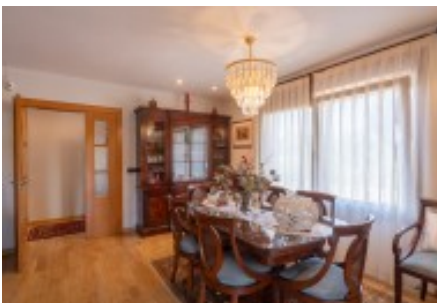

Masies Empordà

Masies Empordà

+34 972 620 112 +34 606 213 800 +34 619 075 119
info@masiesemporda.com - www.masiesemporda.com