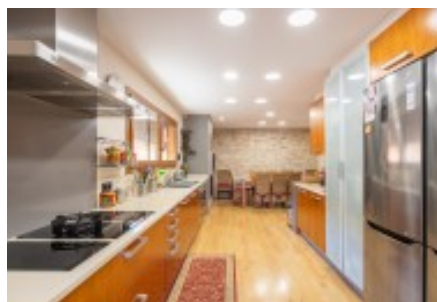

Masies Empordà

Masies Empordà

+34 972 620 112 +34 606 213 800 +34 619 075 119
info@masiesemporda.com - www.masiesemporda.com