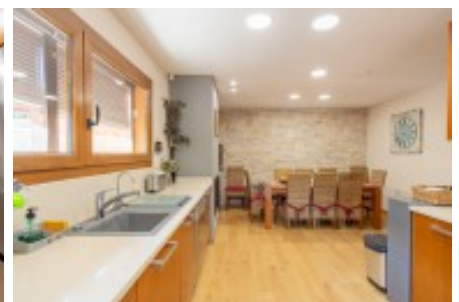

Masies Empordà

Masies Empordà

+34 972 620 112 +34 606 213 800 +34 619 075 119
info@masiesemporda.com - www.masiesemporda.com