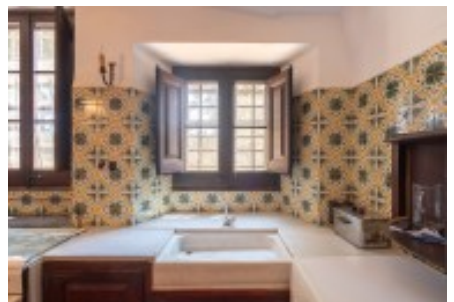

Masies Empordà

Masies Empordà

+34 972 620 112 +34 606 213 800 +34 619 075 119
info@masiesemporda.com - www.masiesemporda.com