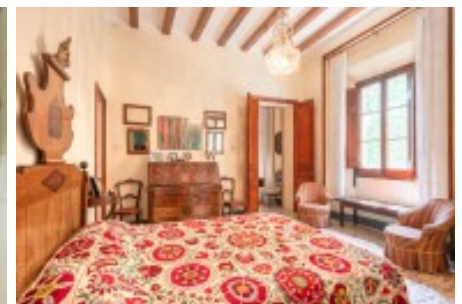

Masies Empordà

Masies Empordà

+34 972 620 112 +34 606 213 800 +34 619 075 119
info@masiesemporda.com - www.masiesemporda.com