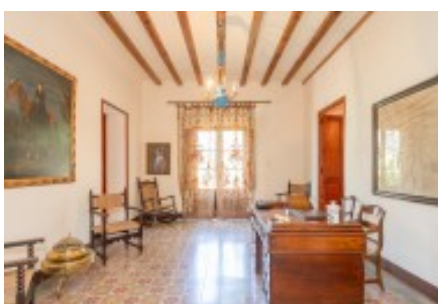

Masies Empordà

Masies Empordà

+34 972 620 112 +34 606 213 800 +34 619 075 119
info@masiesemporda.com - www.masiesemporda.com