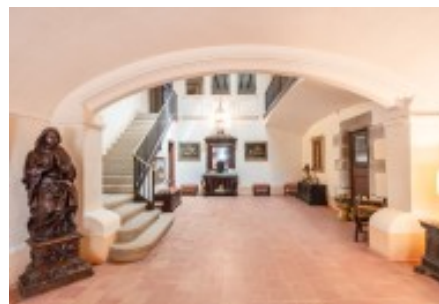

Masies Empordà

Masies Empordà

+34 972 620 112 +34 606 213 800 +34 619 075 119
info@masiesemporda.com - www.masiesemporda.com