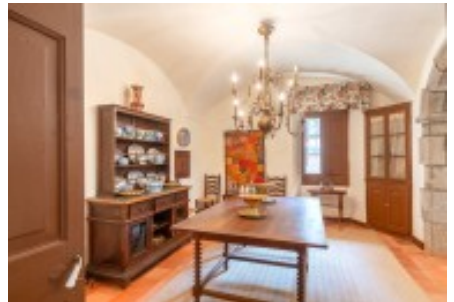

Masies Empordà

Masies Empordà

+34 972 620 112 +34 606 213 800 +34 619 075 119
info@masiesemporda.com - www.masiesemporda.com