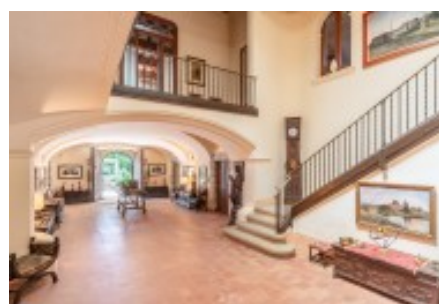

Masies Empordà

Masies Empordà

+34 972 620 112 +34 606 213 800 +34 619 075 119
info@masiesemporda.com - www.masiesemporda.com