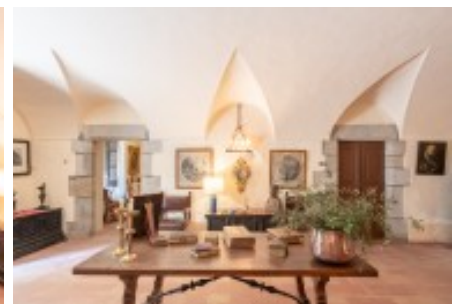

Masies Empordà

Masies Empordà

+34 972 620 112 +34 606 213 800 +34 619 075 119
info@masiesemporda.com - www.masiesemporda.com