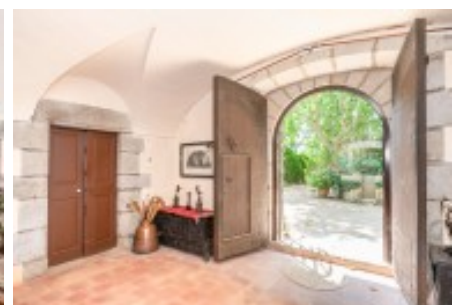

Masies Empordà

Masies Empordà

+34 972 620 112 +34 606 213 800 +34 619 075 119
info@masiesemporda.com - www.masiesemporda.com