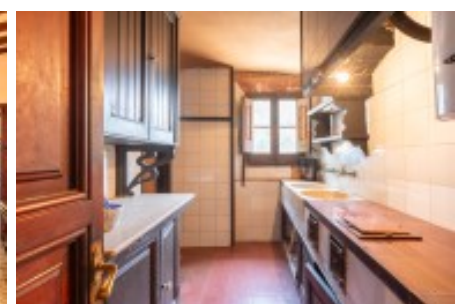

Masies Empordà

Masies Empordà

+34 972 620 112 +34 606 213 800 +34 619 075 119
info@masiesemporda.com - www.masiesemporda.com