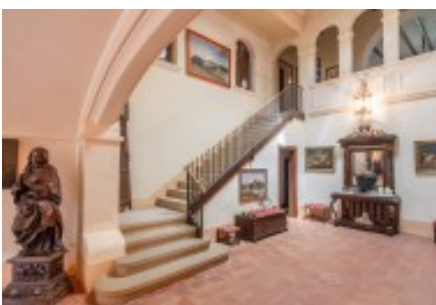

Masies Empordà

Masies Empordà

+34 972 620 112 +34 606 213 800 +34 619 075 119
info@masiesemporda.com - www.masiesemporda.com