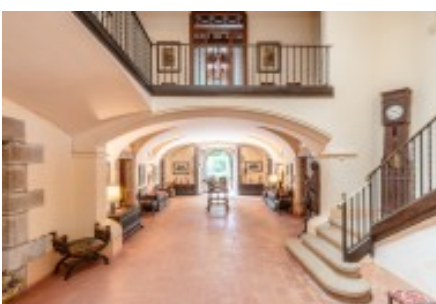

Masies Empordà

Masies Empordà

+34 972 620 112 +34 606 213 800 +34 619 075 119
info@masiesemporda.com - www.masiesemporda.com