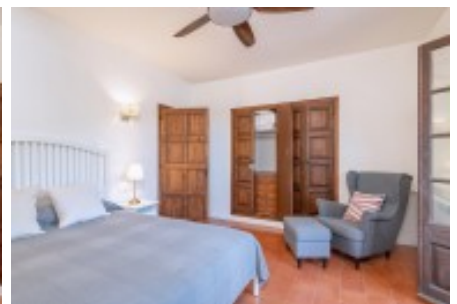

Masies Empordà

Masies Empordà

+34 972 620 112 +34 606 213 800 +34 619 075 119
info@masiesemporda.com - www.masiesemporda.com