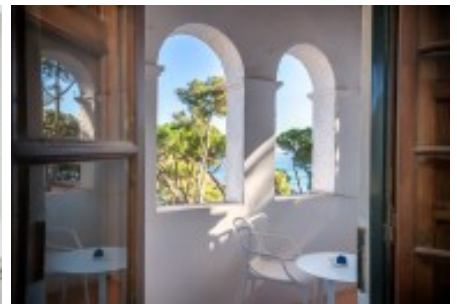

Masies Empordà

Masies Empordà

+34 972 620 112 +34 606 213 800 +34 619 075 119
info@masiesemporda.com - www.masiesemporda.com