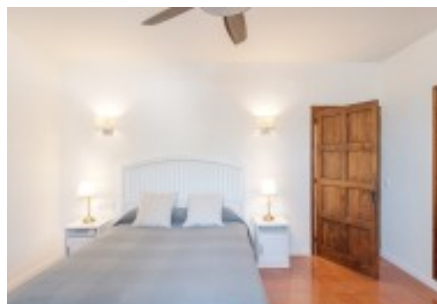

Masies Empordà

Masies Empordà

+34 972 620 112 +34 606 213 800 +34 619 075 119
info@masiesemporda.com - www.masiesemporda.com