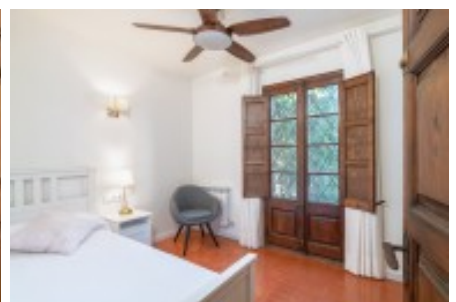

Masies Empordà

Masies Empordà

+34 972 620 112 +34 606 213 800 +34 619 075 119
info@masiesemporda.com - www.masiesemporda.com