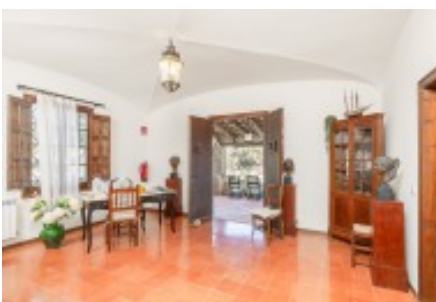

Masies Empordà

Masies Empordà

+34 972 620 112 +34 606 213 800 +34 619 075 119
info@masiesemporda.com - www.masiesemporda.com