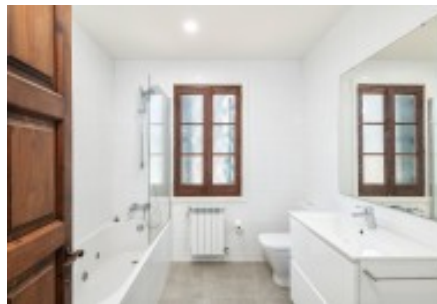

Masies Empordà

Masies Empordà

+34 972 620 112 +34 606 213 800 +34 619 075 119
info@masiesemporda.com - www.masiesemporda.com