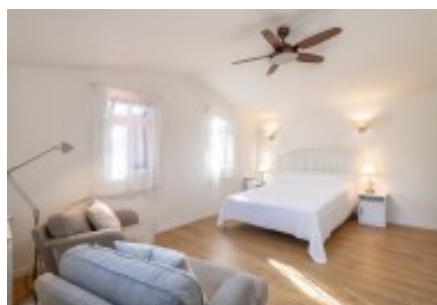

Masies Empordà

Masies Empordà

+34 972 620 112 +34 606 213 800 +34 619 075 119
info@masiesemporda.com - www.masiesemporda.com