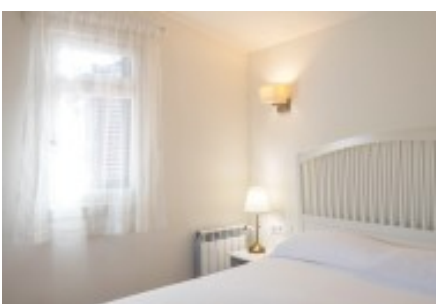

Masies Empordà

Masies Empordà

+34 972 620 112 +34 606 213 800 +34 619 075 119
info@masiesemporda.com - www.masiesemporda.com