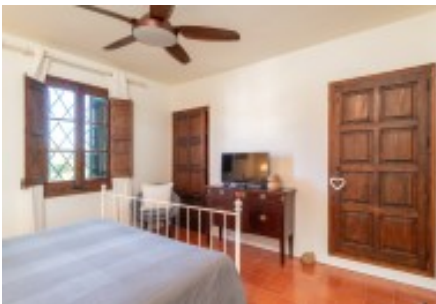

Masies Empordà

Masies Empordà

+34 972 620 112 +34 606 213 800 +34 619 075 119
info@masiesemporda.com - www.masiesemporda.com